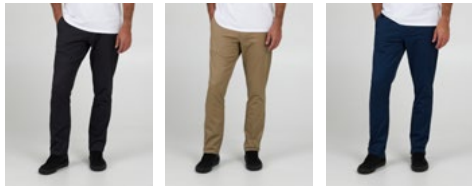

CRUISER CORD PANT

30135058E

RELAXED FIT

SIZE S, M, L, XL, XXL

100% COTTON

- Corduroy with elastic waist
- Relax Fit
- Branded button with zip fly
- Back pocket bags

BLACK

STRAW