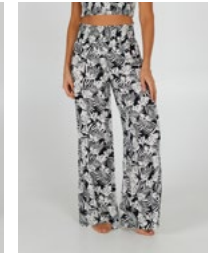

100% CRINKLE VISCOSE

Mini dress with flutter sleeves and full hem
Side zip closure with smocked back

SEA BLUE

BLACK

MAINLAND SMOCKED TOP

21035126W

TUBE TOP
8" LENGTH

SIZE XS, S, M, L, XL

100% CRINKLE VISCOSE

Smocked tube top with removeable halter strap
Salty Crew metal badge at back chest

SEA BLUE

BLACK

MAINLAND BEACH PANT

30135053W

BEACH PANT
30" INSEAM 12" RISE

SIZE XS, S, M, L, XL