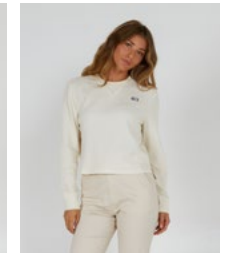

OFF WHITE

SEASCAPE THERMAL L/S

21535032W

L/S THERMAL
21" LENGTH

SIZE XS, S, M, L, XL

65% COTTON/35% POLYESTER DOUBLE KNIT THERMAL

Cropped boxy fit long sleeve thermal
V-notch inset at front neckline
Salty Crew flag label at front chest