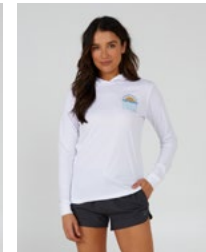

SIZE XS, S, M, L, XL

100% COTTON JERSEY

Cropped boxy fit short sleeve tee
Screen print at front chest and back body
Salty Crew clamp label at sleeve

GOOD TIMES BABY TEE

20035696W

S/S BABY TEE
19" LENGTH

SIZE XS, S, M, L, XL

100% COTTON 1X1 RIB

Fitted short sleeve baby tee
Screen print at chest and back body
Salty Crew clamp label at sleeve

BLACK

WHITE

SUNDOWN HOODED SUN SHIRT

20135516W

HOODED SUN SHIRT
25 3/4" LENGTH

SIZE XS, S, M, L, XL