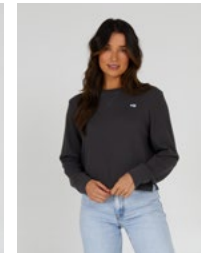

STAY GOLDEN CROP FLANNEL

21435062W

L/S CROP FLANNEL
21 1/2" LENGTH

SIZE XS, S, M, L, XL

100% COTTON FLANNEL

Cropped boxy fit flannel with straight hemline
Front chest pockets with button closure
Pleats at back yoke
Salty Crew flag label at chest pocket

SHOREBREAK FLANNEL

21435067W

L/S FLANNEL
27 1/2" LENGTH

SIZE XS, S, M, L, XL

100% COTTON FLANNEL

Oversize boxy flannel with scallop hem
Front chest pocket
Pleats at back yoke
Salty Crew metal badge at front pocket

CHARCOAL

SEASCAPE THERMAL L/S

21535032W

L/S THERMAL
21" LENGTH

SIZE XS, S, M, L, XL

65% COTTON/35% POLYESTER DOUBLE KNIT THERMAL

Cropped boxy fit long sleeve thermal
V-notch inset at front neckline
Salty Crew flag label at front chest