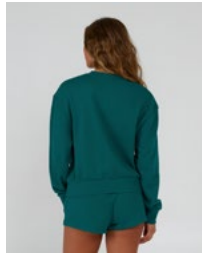

KELP

TIPPET FILL CREW

20335300W

CREW PULLOVER
28" LENGTH

SIZE XS, S, M, L, XL

80% COTTON / 20% POLYESTER BRUSHED FLEECE

Oversize crew neck pullover
Screen print at chest and back body
Salty Crew clamp label at front hem

SAND BAR CREW

20335292W

CREW PULLOVER
22" LENGTH

SIZE XS, S, M, L, XL

80% COTTON 20% POLYESTER FRENCH TERRY

Boxy crew pullover
Rib inset panels at side seam and rib V-notch inset at front neckline
Embroidery at front chest
Salty Crew clamp label at front hem

BIG WAVE PREMIUM CREW

20335304W

CREW PULLOVER
28" LENGTH

SIZE XS, S, M, L, XL

80% COTTON / 20% POLYESTER BRUSHED FLEECE

Oversize crew neck pullover
Screen print at chest and back body
Salty Crew clamp label at front hem