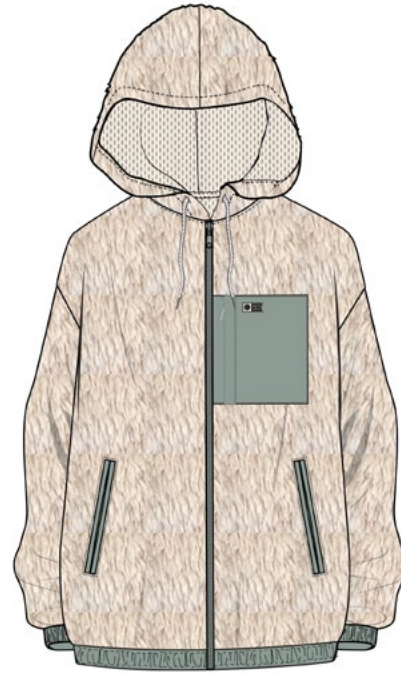

BONE

ATHLETIC HEATHER