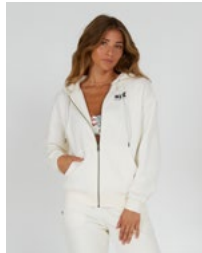

OFF WHITE

ATHLETIC HEATHER

ALPHA 2 ZIP HOODY

20335295W

HOODED ZIP
24" LENGTH

SIZE XS, S, M, L, XL

70% COTTON 30% POLYESTER BRUSHED FLEECE

Hoody with zipper front closure
Kangaroo pocket and drawcord encased at hood
Screen print at chest & clamp label at hood