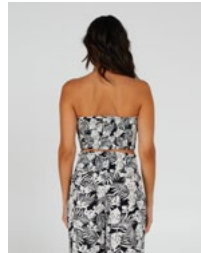

100% CRINKLE VISCOSE

Mini dress with flutter sleeves and full hem
Side zip closure with smocked back

SEA BLUE

BLACK

MAINLAND SMOCKED TOP

21035126W

TUBE TOP
8" LENGTH

SIZE XS, S, M, L, XL