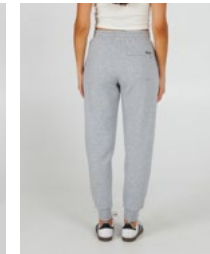

ATHLETIC HEATHER

ALPHA JOGGER

30135049W

JOGGER SWEATPANTS
29" INSEAM 12" RISE
SIZE XS, S, M, L, XL

70% COTTON 30% POLYESTER BRUSHED FLEECE

Jogger style sweatpants with elasticated waistband and drawcord
front pockets and back pocket with zipper closure
Screen print below front pocket